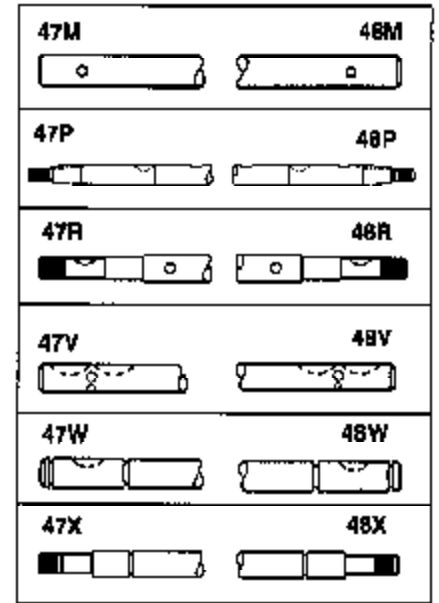

# JOIST

SICHER IST DAS:  
DAS ORIGINAL

Ref #	Part Number	Qty	Description
14	778068		Gear, Pinion (16 teeth)
17	786040		Pin, Drive
26	792018		Ring, Retaining
31A	780096		Washer, Thrust
31	780001		Washer (3/4" ID x 1-1/2" OD x 1/16" t hick)
47H	774210A		Axle (8-5/8" long)
48H	774211A		Axle (21-1/4" long)
82	786051		Sprocket. No Teeth 60. O.D. 9.841
82	786070		Sprocket. No Teeth 48. O.D. 7.920
82	786041A		Sprocket. No Teeth 45. O.D. 7.389
82	786042		Sprocket. No Teeth 40. O.D. 6.650
82	786043		Sprocket. No Teeth 54. O.D. 8.823
90	788067B	100-135	Grease 92.2 bottle Bentonite greas e)
101	774073	Peerless	Differential Carrier Hsg (Incl. 137)
102	774073		Differential Carrier Hsg (Incl. 139)
103	792041		Screw, 5/16-18 x 3-3/4"
104	792042		Nut, Lock, 5/16-18 (Use as required)
104A	792061		Washer, Flat, 5/16"
137	780077		Bushing (3/4" ID x 1-1/16" OD x 2-1/1 6" long)
139	780077		Bushing (3/4 ID x 1-1/16" OD x 2-1/16 " long)