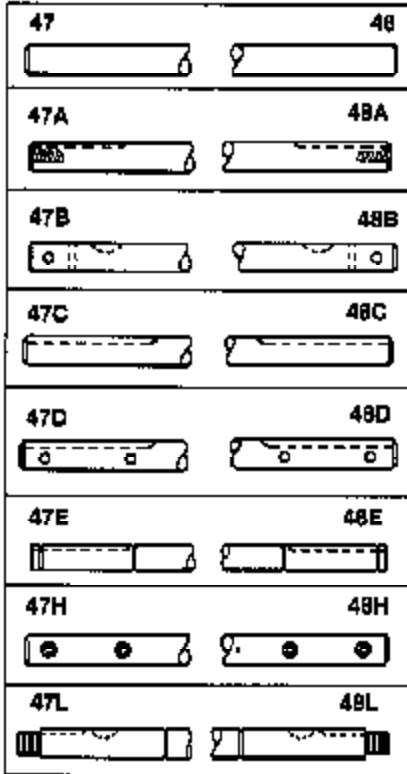

# JOIST

SICHER IST DAS:  
DAS ORIGINAL

Ref #	Part Number	Qty	Description
14	778068		Gear, Pinion (16 teeth)
17	786040		Pin, Drive
26	792018		Ring, Retaining
31A	780096		Washer, Thrust
31	780001		Washer (3/4" ID x 1-1/2" OD x 1/16" t hick)
47H	774210A		Axle (8-5/8" long)
48H	774211A		Axle (21-1/4" long)
82	786051		Sprocket. No Teeth 60. O.D. 9.841
82	786070		Sprocket. No Teeth 48. O.D. 7.920
82	786041A		Sprocket. No Teeth 45. O.D. 7.389
82	786042		Sprocket. No Teeth 40. O.D. 6.650
82	786043		Sprocket. No Teeth 54. O.D. 8.823
90	788067B	100-135	Grease 92.2 bottle Bentonite greas e)
101	774073	Peerless	Differential Carrier Hsg (Incl. 137)
102	774073		Differential Carrier Hsg (Incl. 139)
103	792041		Screw, 5/16-18 x 3-3/4"
104	792042		Nut, Lock, 5/16-18 (Use as required)
104A	792061		Washer, Flat, 5/16"
137	780077		Bushing (3/4" ID x 1-1/16" OD x 2-1/1 6" long)
139	780077		Bushing (3/4 ID x 1-1/16" OD x 2-1/16 " long)