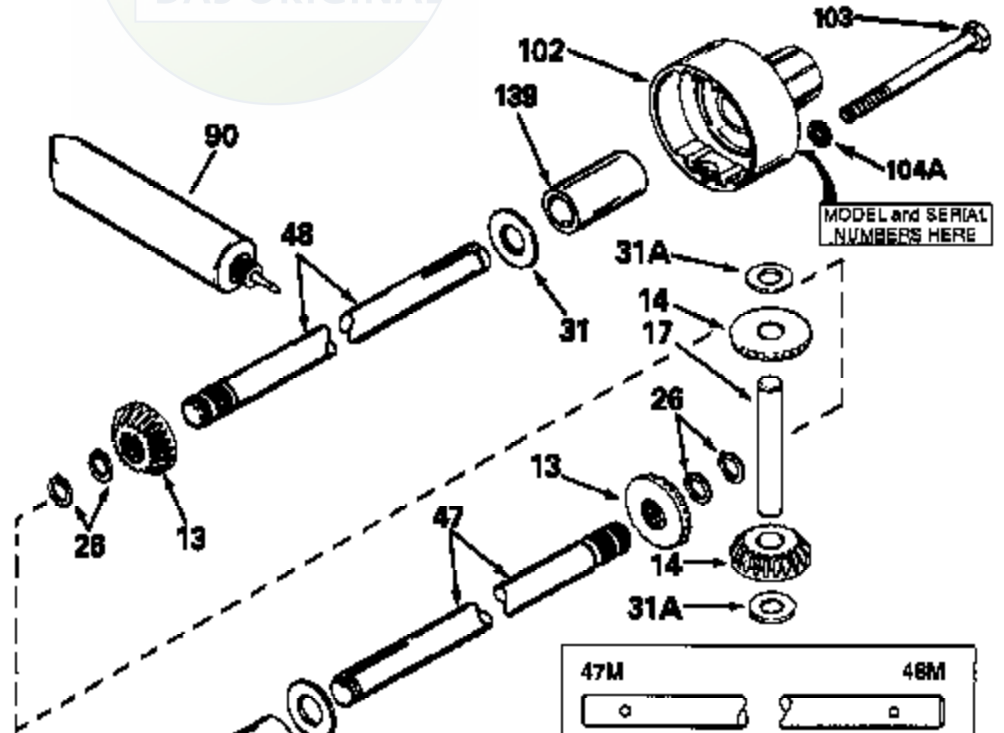

# JOIST

SICHER IST DAS:  
DAS ORIGINAL

Ref #	Part Number	Qty	Description
14	778068		Gear, Pinion (16 teeth)
17	786040		Pin, Drive
26	792018		Ring, Retaining
31A	780096		Washer, Thrust
31	780001		Washer (3/4" ID x 1-1/2" OD x 1/16" t hick)
47H	774210A		Axle (8-5/8" long)
48H	774211A		Axle (21-1/4" long)
82	786051		Sprocket. No Teeth 60. O.D. 9.841
82	786070		Sprocket. No Teeth 48. O.D. 7.920
82	786041A		Sprocket. No Teeth 45. O.D. 7.389
82	786042		Sprocket. No Teeth 40. O.D. 6.650
82	786043		Sprocket. No Teeth 54. O.D. 8.823
90	788067B	100-135	Grease 92.2 bottle Bentonite greas e)
101	774073	Peerless	Differential Carrier Hsg (Incl. 137)
102	774073		Differential Carrier Hsg (Incl. 139)
103	792041		Screw, 5/16-18 x 3-3/4"
104	792042		Nut, Lock, 5/16-18 (Use as required)
104A	792061		Washer, Flat, 5/16"
137	780077		Bushing (3/4" ID x 1-1/16" OD x 2-1/1 6" long)
139	780077		Bushing (3/4 ID x 1-1/16" OD x 2-1/16 " long)